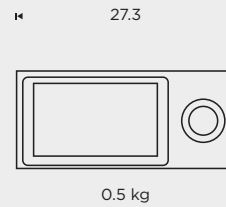

BANG & OLUFSEN

MEASUREMENTS

in cm

bang-olufsen.com/beosound-moment

SPECIFICATIONS

Designer

Frackenpohl Poulheim
Tectonic

Remote control options