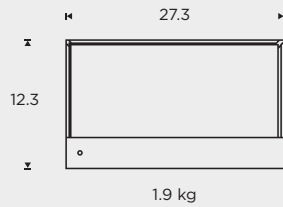

BANG & OLUFSEN

MEASUREMENTS

in cm

bang-olufsen.com/beosound-moment

SPECIFICATIONS

Designer

Frackenpohl Poulheim
Tectonic

Remote control options