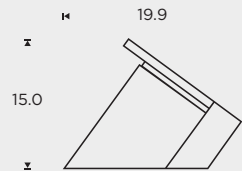

BANG & OLUFSEN

MEASUREMENTS

in cm

bang-olufsen.com/beosound-moment

SPECIFICATIONS

Designer

Frackenpohl Poulheim
Tectonic

Remote control options